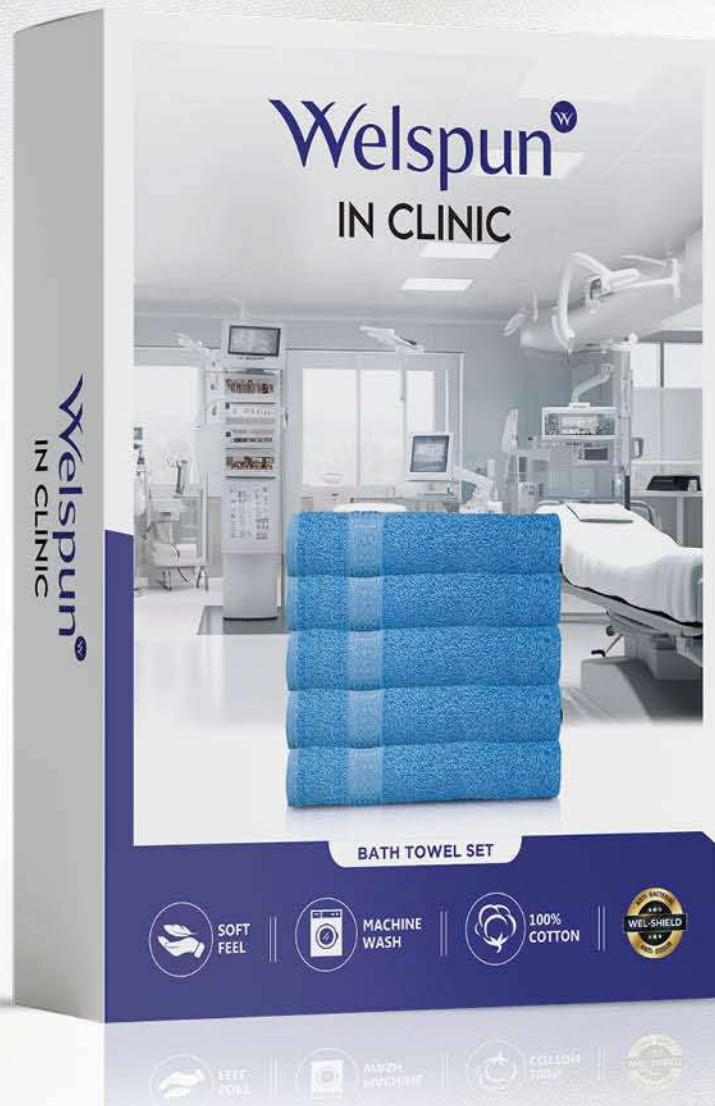

IN CLINIC

Set of 3 Bath Towel

FEATURES	DETAILS
MRP	Rs. 1299.00/-
PRODUCT SPECIFICATIONS	1N Bath Towel: 70 cm x 137 cm 1N Hand Towel: 40 cm x 60 cm 1N Face Towel: 30 cm x 30 cm
PACK KEY	5