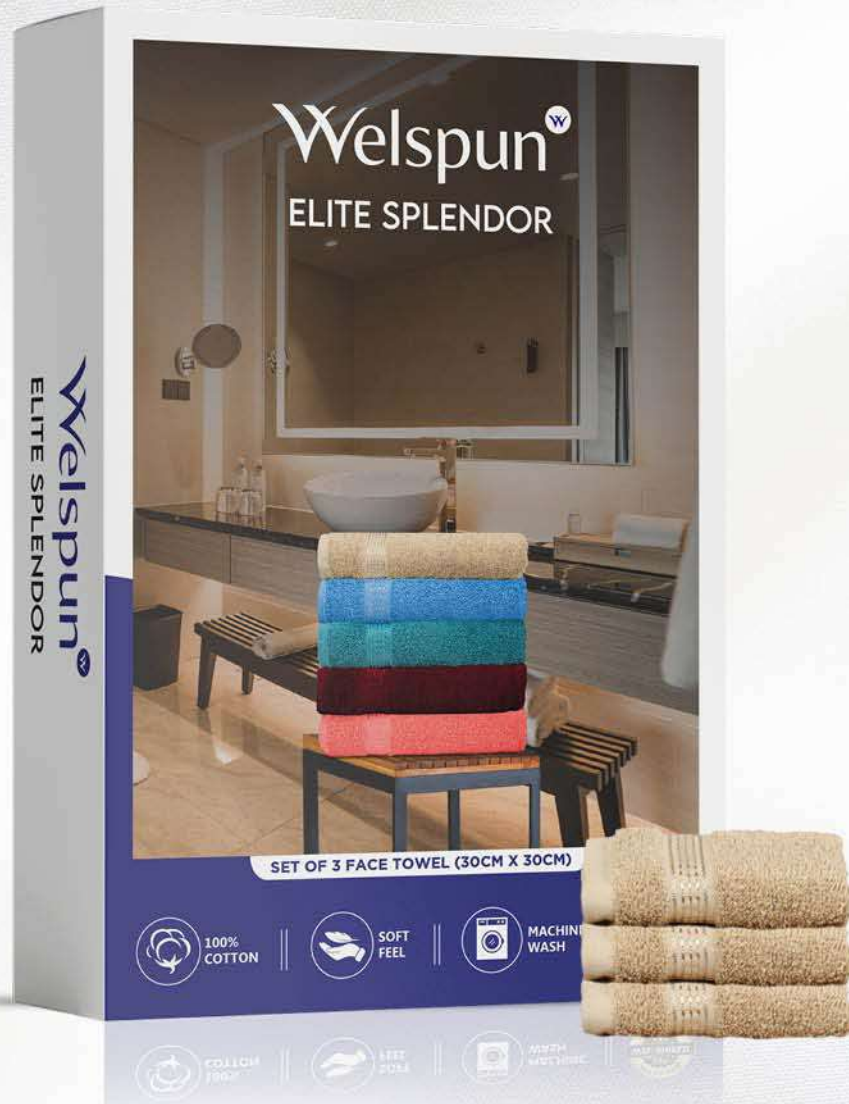

ELITE SPLENDOR

Face Towel Set of 3

FEATURES	DETAILS
MRP	Rs. 399.00/-
PRODUCT SPECIFICATIONS	380 GSM 3N Face Towel : 30 cm x 30 cm
PACK KEY	20

AVAILABLE COLORS:

Blue Bell
1076910

Salmon Rose
1076911

Teal Blue
1076912

Beige
1076913

Maroon
1076914