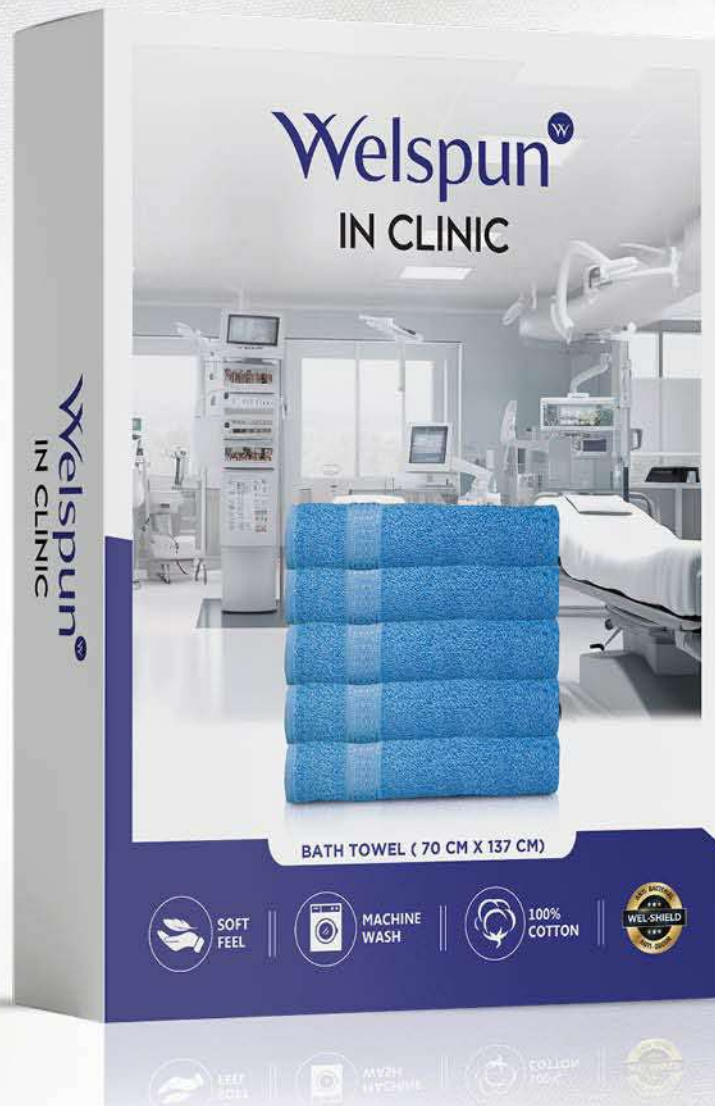

IN CLINIC

Bath Towel

FEATURES	DETAILS
MRP	Rs. 899.00/-
PRODUCT SPECIFICATIONS	1N Bath Towel : 70 cm x 137 cm
PACK KEY	5