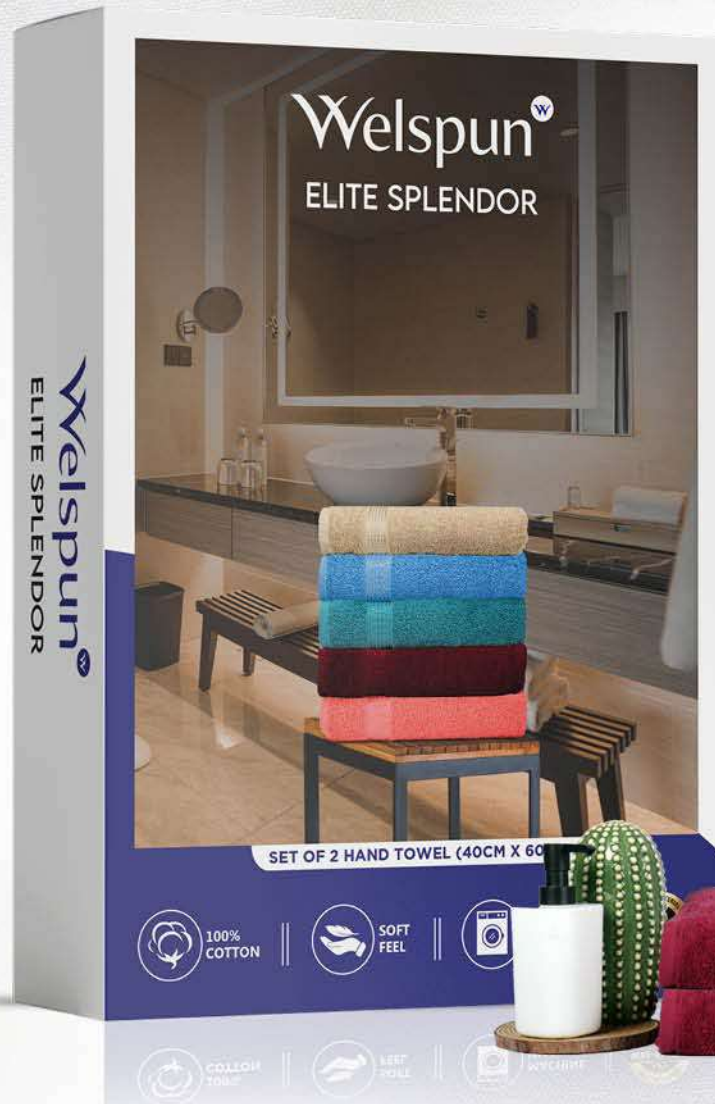

Blue Bell
1076915

Salmon Rose
1076916

Teal Blue
1076918

Beige
1076919

Maroon
1076920

ELITE SPLENDOR

Hand Towel Set of 2

FEATURES	DETAILS
MRP	Rs. 499.00/-
PRODUCT SPECIFICATIONS	380 GSM 2N Hand Towel : 40 cm x 60 cm
PACK KEY	10

AVAILABLE COLORS:

ELITE SPLENDOR

Face Towel Set of 3

FEATURES	DETAILS
MRP	Rs. 399.00/-
PRODUCT SPECIFICATIONS	380 GSM 3N Face Towel : 30 cm x 30 cm
PACK KEY	20

AVAILABLE COLORS:

Blue Bell
1076910

Salmon Rose
1076911