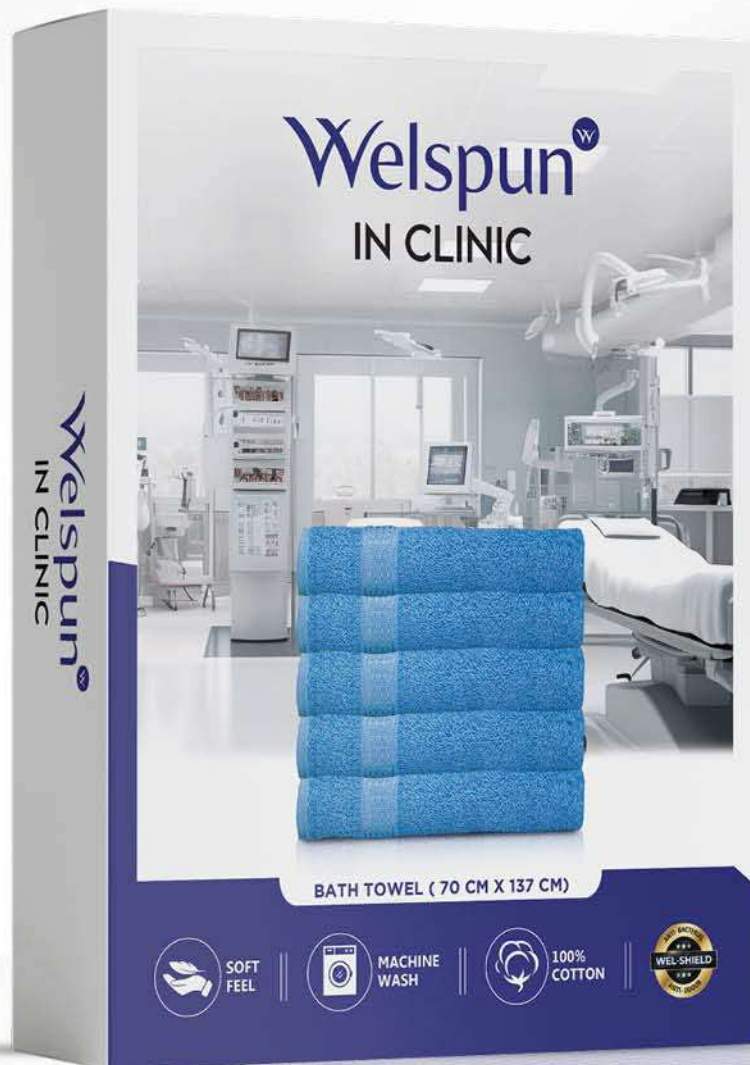

100%
Cotton

Soft
Feel

Machine
Wash

AMAZE

Hand Towel Set of 2

FEATURES	DETAILS
MRP	Rs. 799.00/-
PRODUCT SPECIFICATIONS	400 GSM 2N Hand Towel : 40 cm x 60 cm
PACK KEY	10

IN CLINIC

The lightweight design is highly absorbent without feeling heavy and dries quickly, perfect for everyday clinical use. The antibacterial finish prevents bacterial growth, making it odor-free and safer for the skin. A hygienic and thoughtful gifting solution for healthcare professionals and wellness setups.