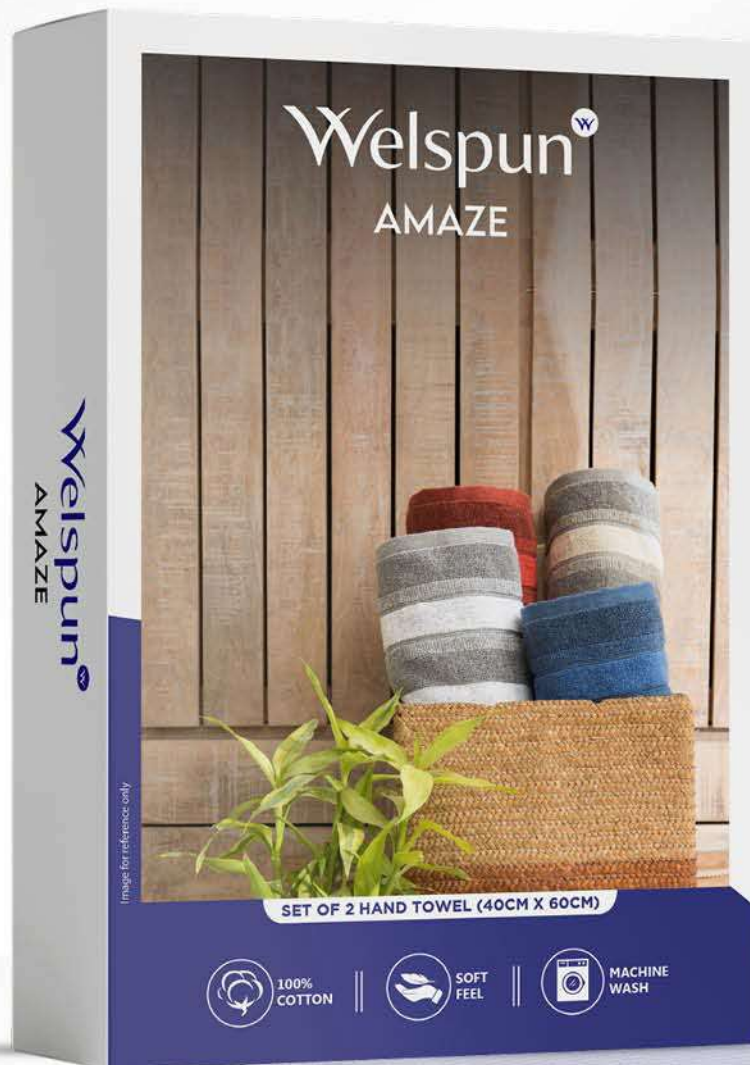

Soft Feel

Easy Care

Machine Wash

CHAIR TOWEL

FEATURES	DETAILS
MRP	Rs. 699.00/-
PRODUCT SPECIFICATIONS	400 GSM 1N Chair Towel: 60 cm x 120 cm
PACK KEY	10

AMAZE

Our super-soft terry cotton towels come in a vibrant range of hues, adding a cheerful pop of color to any bathroom. Their premium look and feel make them a delightful and practical choice for corporate gifting.

100%
Cotton

Soft
Feel

Machine
Wash

AMAZE

Hand Towel Set of 2

FEATURES	DETAILS
MRP	Rs. 799.00/-
PRODUCT SPECIFICATIONS	400 GSM 2N Hand Towel : 40 cm x 60 cm
PACK KEY	10

IN CLINIC

The lightweight design is highly absorbent without feeling heavy and dries quickly, perfect for everyday clinical use. The antibacterial finish prevents bacterial growth, making it odor-free and safer for the skin. A hygienic and thoughtful gifting solution for healthcare professionals and wellness setups.