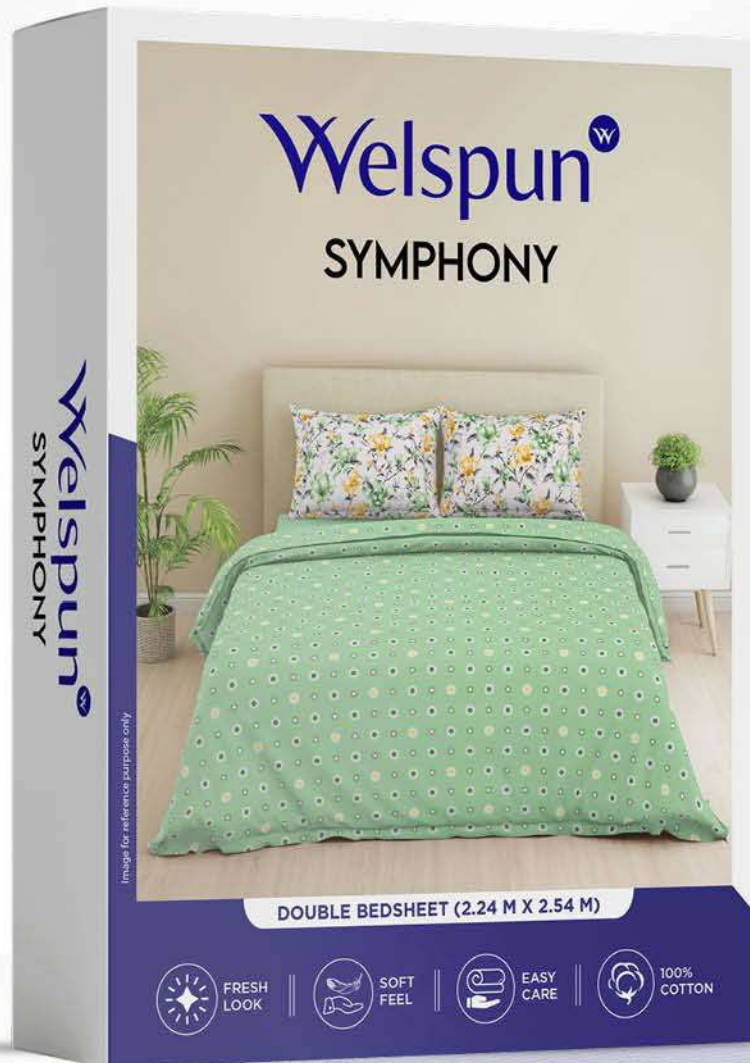

Soft Feel

Easy Care

CROWNING TOUCH

Bedsheet Collection

Floral Multi: 1083077

Geo Blue: 1083078

Ornate Olive: 1083079

Ornate Mustrd: 1083080

FEATURES	DETAILS
MRP	Rs. 2699.00/-
PRODUCT SPECIFICATIONS	1N Double Bedsheet: 2.24 m x 2.54 m 2N Pillow Covers: 43 cm x 68 cm
PACK KEY	5

SYMPHONY

Our Symphony Collection showcases artistic designs and vibrant colour options, making it ideal for everyday luxury. These all-season bed sheets not only enhance the beauty of any bedroom but also make for a thoughtful and elegant gift.